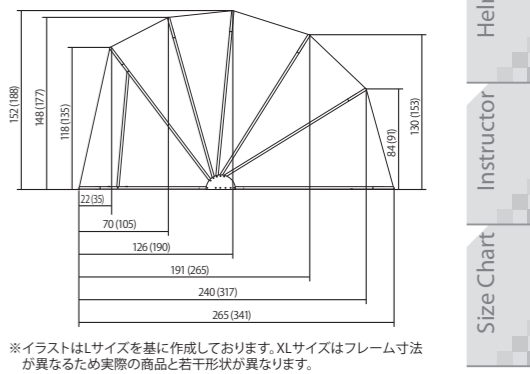

Made In Japan
Protector
Riding Gear
Riding Gear
Riding Gear
AW Riding Gear
Electric Heat Gear
Leather & Racing Gear
Gloves
Touring Supp. Gear / Bags
Security Gear
Rain Gear
Footwear
Helmet
Instructor
Size Chart