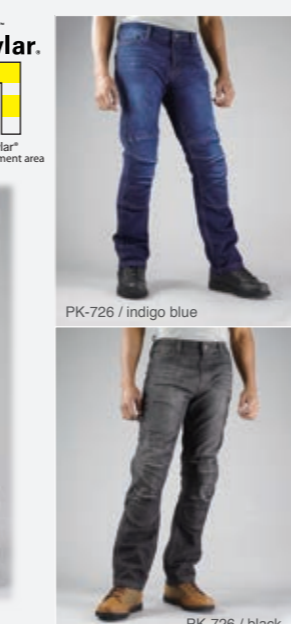

WJ-736R F/Kevlar Jeans-D/INDIGO

WJ-736R フルイヤーケブラージーンズ-ディーブインディゴ

PK-726 F/Kevlar Jeans
PK-726 フルイヤーケブラージーンズ
着脱可能な透湿防水ライナーを装備するストレッチデニムジーンズ。両膝にCE規格ハードプロテクターを装備。

REGULAR FIT / STRETCH

KEVLAR REINFORCEMENT

Order No. Price : WS~3XL ¥14,500 (税抜)
07-736 4XLB~5XLB ¥15,500 (税抜)

LONGER SEASON USE CE ELBOW KNEE PROTECTOR LEVEL 2 STRETCH

MADE IN JAPAN 日本製 FRONT ZIPPER Regular Size Ladies Size Big Size

OPTIONAL GORE PROTECTION