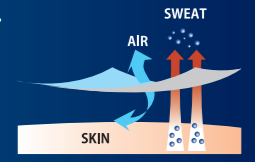

JKL-122 Cool Compression Undershirts

JKL-122 クールコンプレッションアンダーシャツ

真夏のライディングを快適にするインナーシャツ。速乾性伸縮素材が汗を素早く外部へ発散し、気化熱により衣服内を適度な温度に保ちます。汗によるべとつきを抑えるのでジャケットの袖通しも良くなります。また、適度な着圧を持たせることで疲労軽減の効果も見込めます。腋や背中といった汗のたまりやすい箇所にはメッシュ生地を使用。

・Excellent supportive sports base layer for a pleasant summer ride
・Fast-dry main fabric pulls sweat away quickly from the skin for maximum comfort
・Evaporation function of the fabric maintain a pleasant temperature environment

Order No.	03-122	Price: ¥6,500 (税抜)

●Size: XS・S・M・L・XL・2XL・3XL ●Color: Black/Orange ●Material: nylon・spandex

1. mesh panel for increased airflow