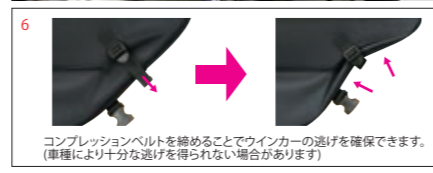

コンプレッションベルトを締めることでウインカーの逃げを確保できます。(車種により十分な逃げを得られない場合があります)

付属品: レインカバー×2
シート固定ベルト×2
フレーム固定ベルト×4
バッグ連結ベルト×1

拡張ファスナーを開くことで容量をアップさせることができます。

SA-214 Touring Tank Bag

SA-214 ツーリングタンクバッグ

ナビゲーション用に便利なナビポケット付きの手の届くサイズのタンクバッグ。

- ・Convenient sized basic tank bag with Magnet attachment for touring and commuting
- ・Durable 1680D polyester ballistic construction
- ・Convenient, transparent outer window for GPS display
- ・Four pieces of strong magnets to attach to fuel tank

Order No. 09-214 Price: ¥5,000 (税抜)

●Size: Free(5.2～7.8ℓ) ●Color: Black ●Material: 1680D polyester ballistic ●Dimensions(mm): W190×H110(180)×D290 ●Window size(mm): 215×180

1.Clear vinyl top window for display of a map and a navigation aid 2.reflective piping for night safety 3.magnet 4.expandable compartment for additional storage capacity 5.shoulder strap 7.strap for various use