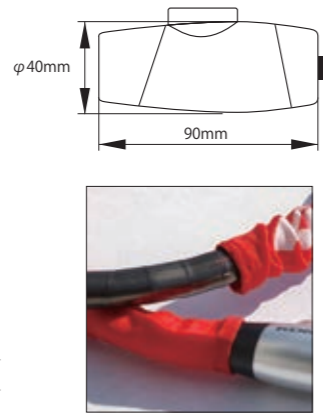

Order No. 09-112 Price: ¥3,500 (税抜)
●Size: φ25mm×1200mm ●Color: Red

LK-121 Folding Lock

LK-121 フォールディングロック
携帯しやすい折りたたみ多関節ブレッドロック。6本のブレードには高強度スチール芯を内蔵。ゴミの進入を防ぐ開閉式鍵穴カバー採用。
〈付属品〉キー×2
・Foldable multiple joint lock
・High-strength steel plates inserted in the blades Anti-dust key hole structure
・2 keys included