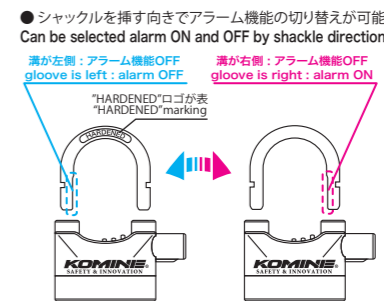

●シャックルを挿す向きでアラーム機能の切り替えが可能
Can be selected alarm ON and OFF by shackle direction
溝が左側: アラーム機能OFF
溝が右側: アラーム機能OFF

●アラーム機能を使用しない場合
alarm OFF