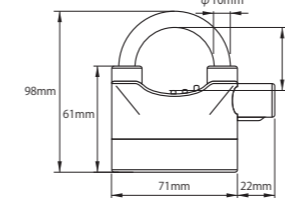

Order No. 09-120 Price: ¥2,300 (税抜)

●Size: W93mm×H98mm×D32mm

●Color: Black/Yellow